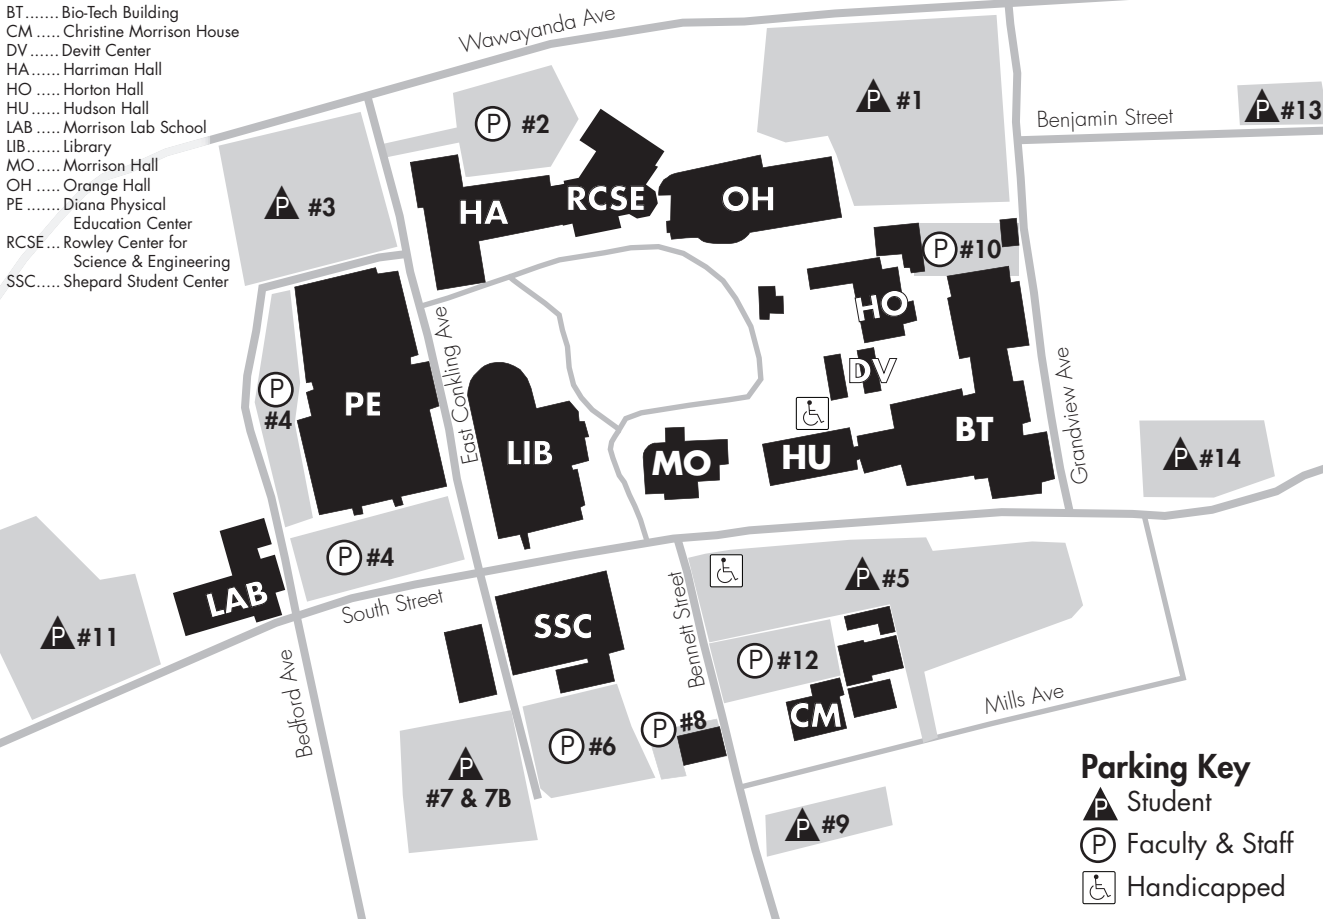

# Building Key

- BT..... Bio-Tech Building
- CM..... Christine Morrison House
- DV..... Devitt Center
- HA..... Harriman Hall
- HO..... Horton Hall
- HU..... Hudson Hall
- LAB..... Morrison Lab School
- LIB..... Library
- MO..... Morrison Hall
- OH..... Orange Hall
- PE..... Diana Physical Education Center
- RCSE... Rowley Center for Science & Engineering
- SSC..... Shepard Student Center

## Parking Key

-  Student
-  Faculty & Staff
-  Handicapped